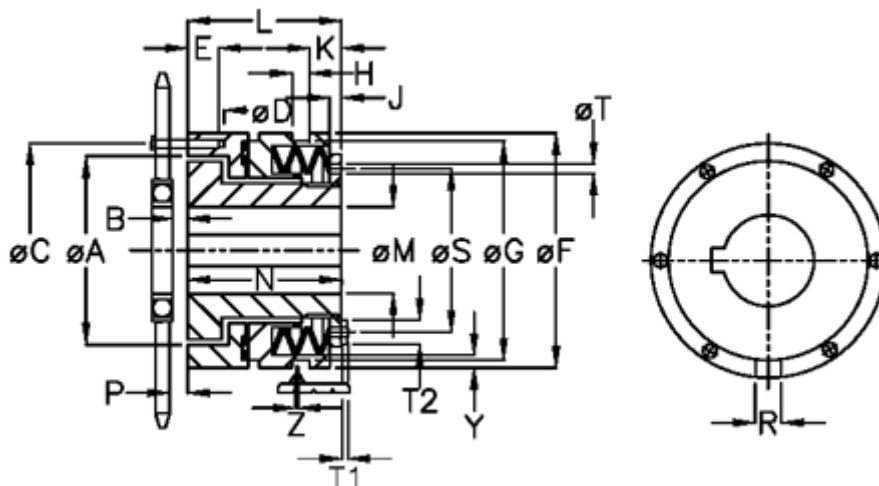

Article number: 46925512

Description: Torque limiter Safelifting A 55 M

## Measures

A	= 105.0	G	= 140.0	P	= 4.0
B	= 7.0	H	= 9	R	= 12
C	= 125	J	= 11.0	S	= 104
D	= 6xM10	K	= 27.0	T	= 7
Disc spring mounting	= 5x1M	L	= 100.0	T1	= 6.0
Disc spring version	= M - medium	M max	= 55	T2	= 13
E	= 15.0	M min	= 24	Y	= 2
F	= 146	N	= 94.0	Z	= 0.0